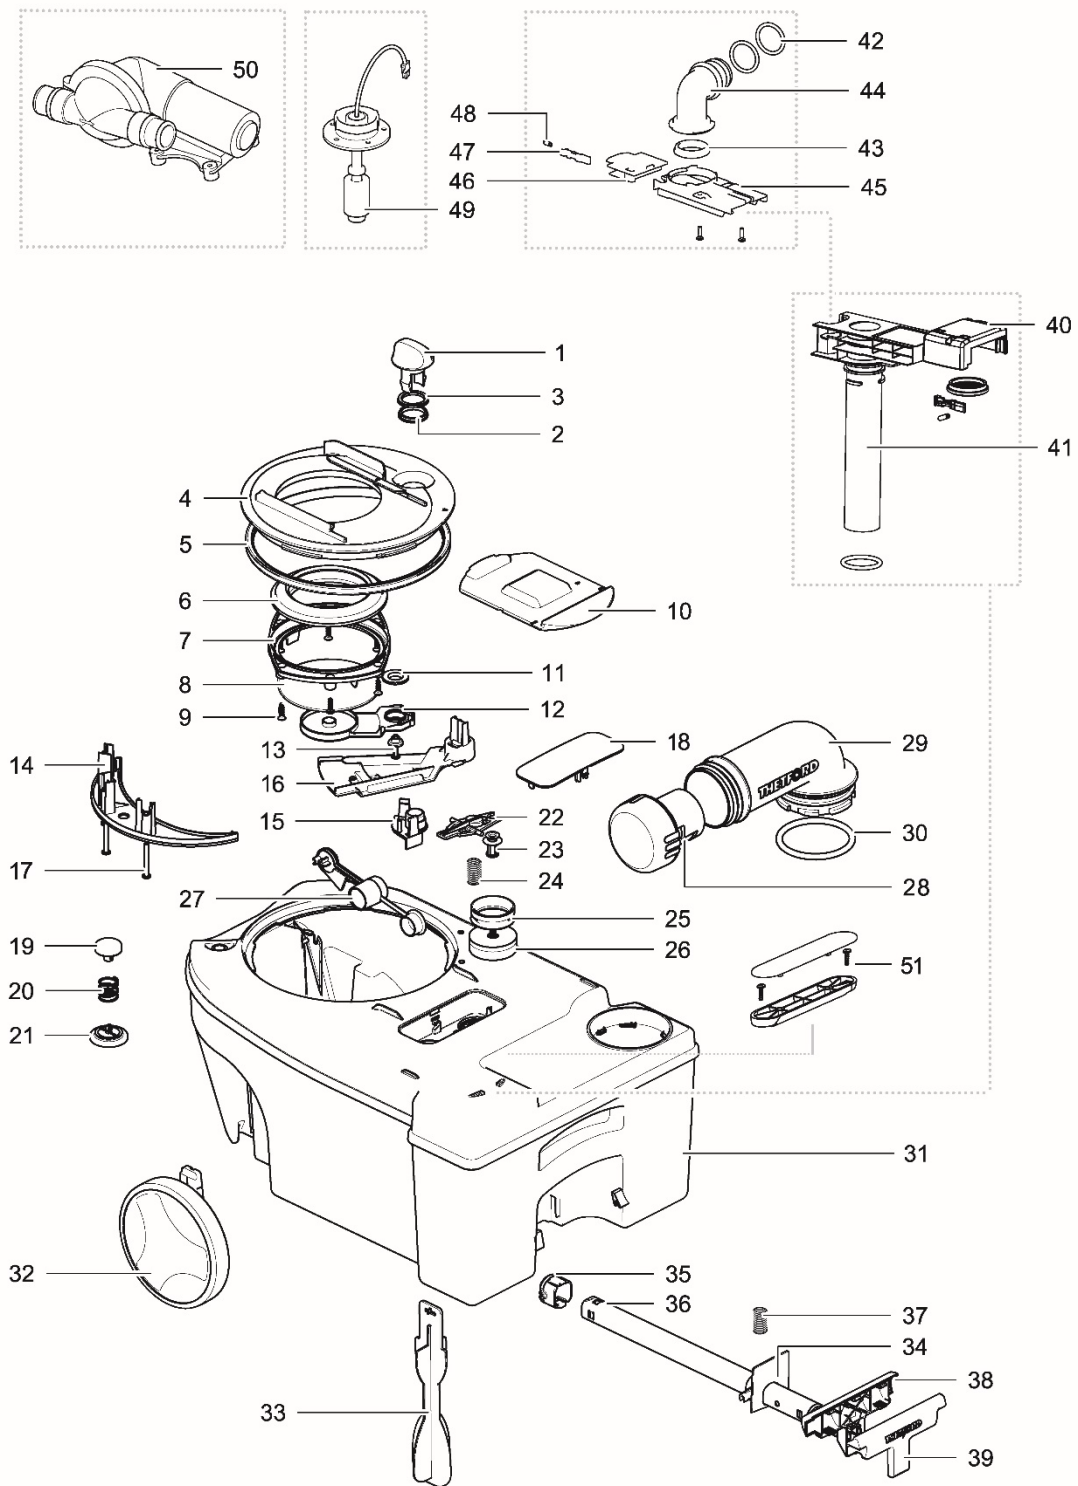

LE441_C250-C260-WHT

		Spare part number	Spare part number	Spare part number	Colours available
1	Blade opener				
2	Seal		23743		92
3	Washer				
4	Waste-holding tank plate	50723			06
5	Seal mechanism	50724			
6	Lip seal	23721			
7	Blade arm driver				
8	Blade	50731			
9	Screw				
10	Sliding cover	50718			
11	Bearing plate				
12	Blade arm				
13	Bushing/screw				
14	Support track				
15	Retainer mechanism				
16	Blade driver				
17	Screw				
18	Vent lid	50741			06
19	Vent button				
20	Spring		07524		92
21	Vent seal				
22	Vent lifter				
23	Vent pivot				
24	Vent spring				
25	Seal vent	21528	50732		
26	Float stem				
27	Float	50725			
28	Measuring cup	25810			06
29	Pour out spout		50719		92
30	O-ring				
31	Waste-holding tank complete including sliding cover		50700	50701 pump out system	06
32	Wheels 2X	50726			
33	Vent actuator				
34	Guide	50738			
35	Bracket				06
36	Telescopic system				
37	Vent spring		50728		
38	Pull handle grip				
39	Pull handle cover	50737			92
51	Handle cover Screws Handle	} present since 2008