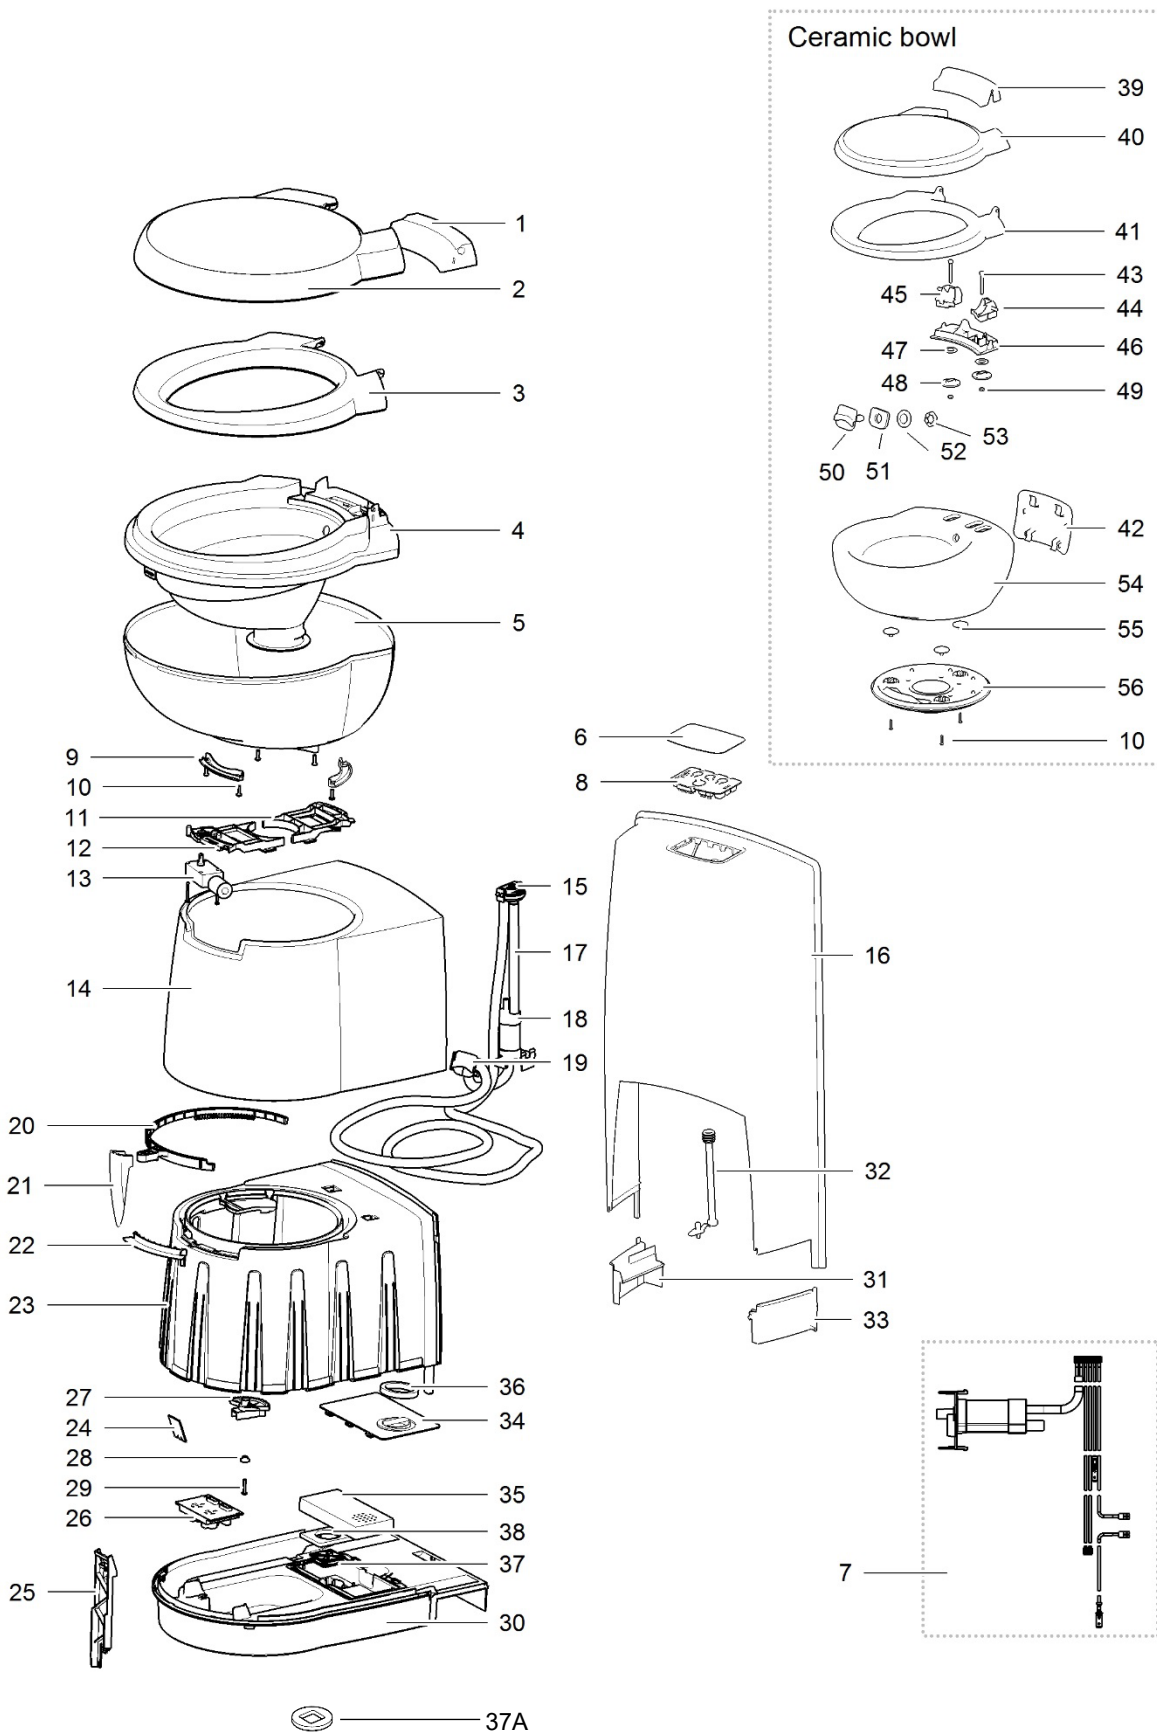

LE435_C250-CWE_1114-V03

		Spare part number	Spare part number	Spare part number	Colours available
1	Pod				
2	Seat	50767	93401		62
3	Cover				
4	Bowl inner				
5	Bowl outer				62
6	Overlay	50708			
7	Wire harness (including pump)	50763			
8	Control SN (3733 AE)	50709			
	Control SW (3732 AE)	50710			
	Control FF (3731 AF)	50711			
9	Retainer bracket				
10	Screw				
11	Bowl retainer bracket	50733			
12	Bowl retainer				
13	Motor electric blade	93415			
14	Base upper				
15	Vacuum breaker	16833			
16	Water tank				
17	Water supply tube				
18	Pump	50712			
19	Seal nozzle/nozzle/retainer nozzle	50729			
20	Ring blade mechanism	50760			
21	Handle	93402			47
22	Water diverter	93429			62
23	Base frame				
24	Reed switch				
	one switch	50713			
	single level	50714			
	multi level	50715			
	Reed switch kit				
	one switch		50750 50751 50752		62
	single level				
	multi level				
25	Reed switch housing			50716	62
26	Relay/fuse holder				
27	Saddle		50735		
28	Bushing				
29	Screw				
30	Base lower				
31	Splashguard right				
32	Drain	50717			
33	Splashguard left